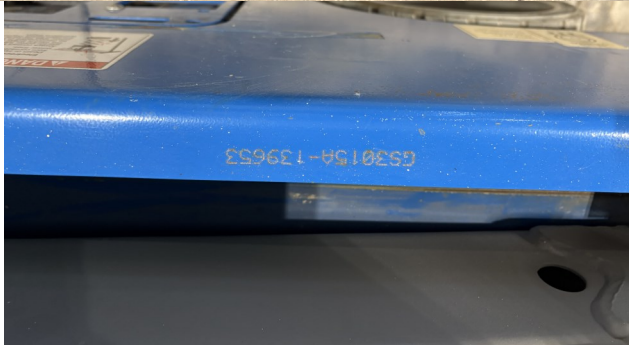

Year 2015

Make Genie

Model GS-1930

Hours unknown

Price \$7,500

Serial Number GS3015A-139653

Details Batteries: 2020. 2025 ANSI Annual Inspection. Newer Paint & Decals.
Weight: 2743 lbs

Email or Call us today for more information about the equipment that we have for sale.