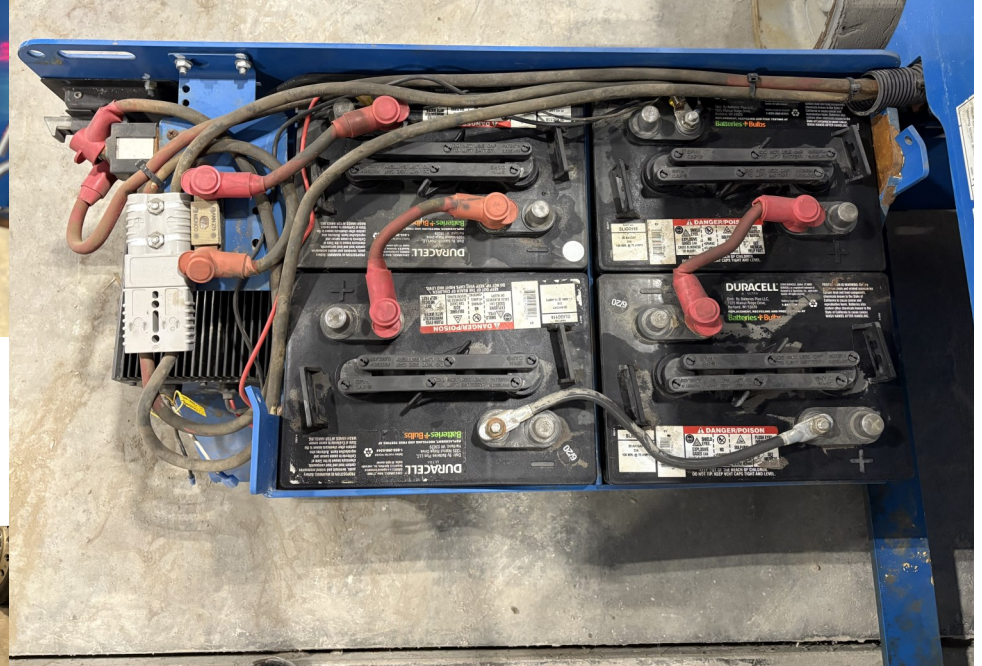

612-900-7738
WANTALIFT@GMAIL.COM

WANT A LIFT
EQUIPMENT RENTAL