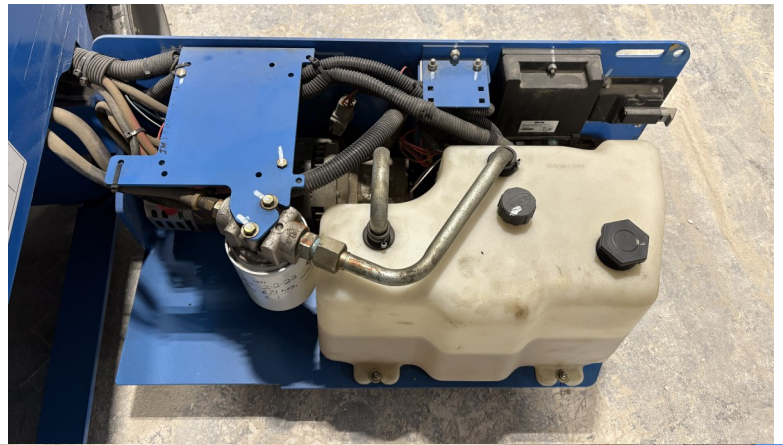

612-900-7738
WANTALIFT@GMAIL.COM

WANT A LIFT
EQUIPMENT RENTAL