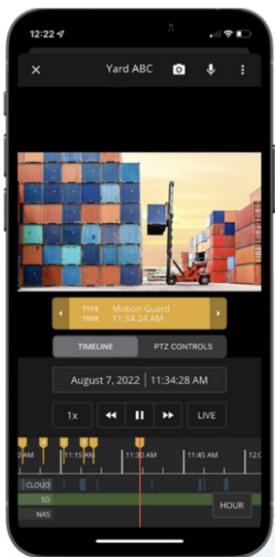

Advanced Video Management Software

- Included with every rental.
- Access from anywhere via Android and iOS mobile apps.
- Remove single point-of-failure with In-device storage paired with redundant cloud storage
- Guarding your data with modern cybersecurity protocols

(612) 900-7738 wantaliftrental.com

WANT A LIFT
EQUIPMENT RENTAL