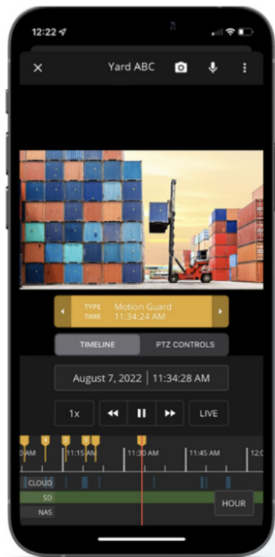

# SHRIKE

## Pole-Mounted Security Cameras

**Infrared for Low Light Visibility**

**Multiple Cameras for Multi-direction Visibility and Perimeter Coverage**